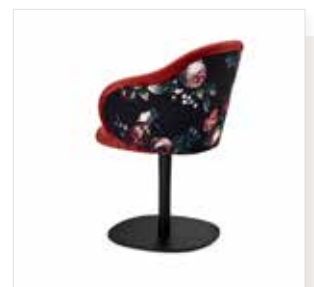

Ona Curved Armchair